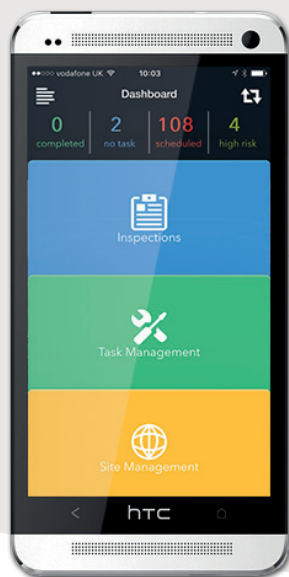

Complete and detailed reports

Secure cloud data storage

PEACE OF MIND

Edit inspections for real time management

Secure audit trail

Photos and inspections time and date stamped

INTRODUCING PLAYSAFE+

-  Dashboard style to do menu
-  Enhanced mapping functionality
-  Add and view multiple Asset and Finding thumbnails
-  Task management and Task scheduling feature